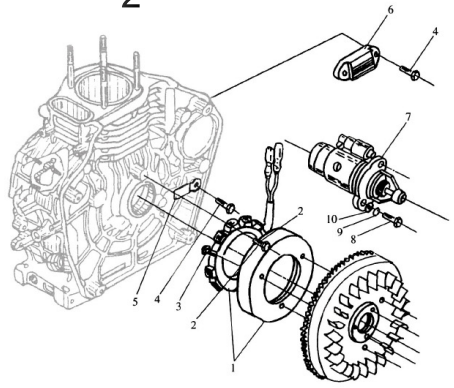

Y

Z

This recoil starter not needed for silent generator

1

2