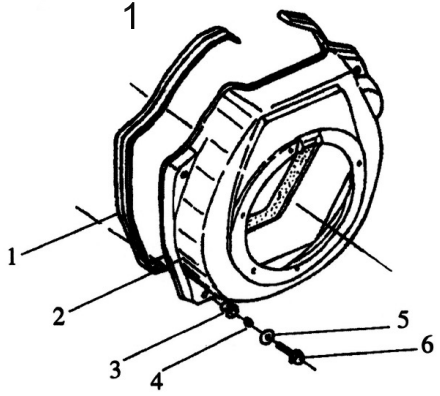

This recoil starter not needed for silent generator

1