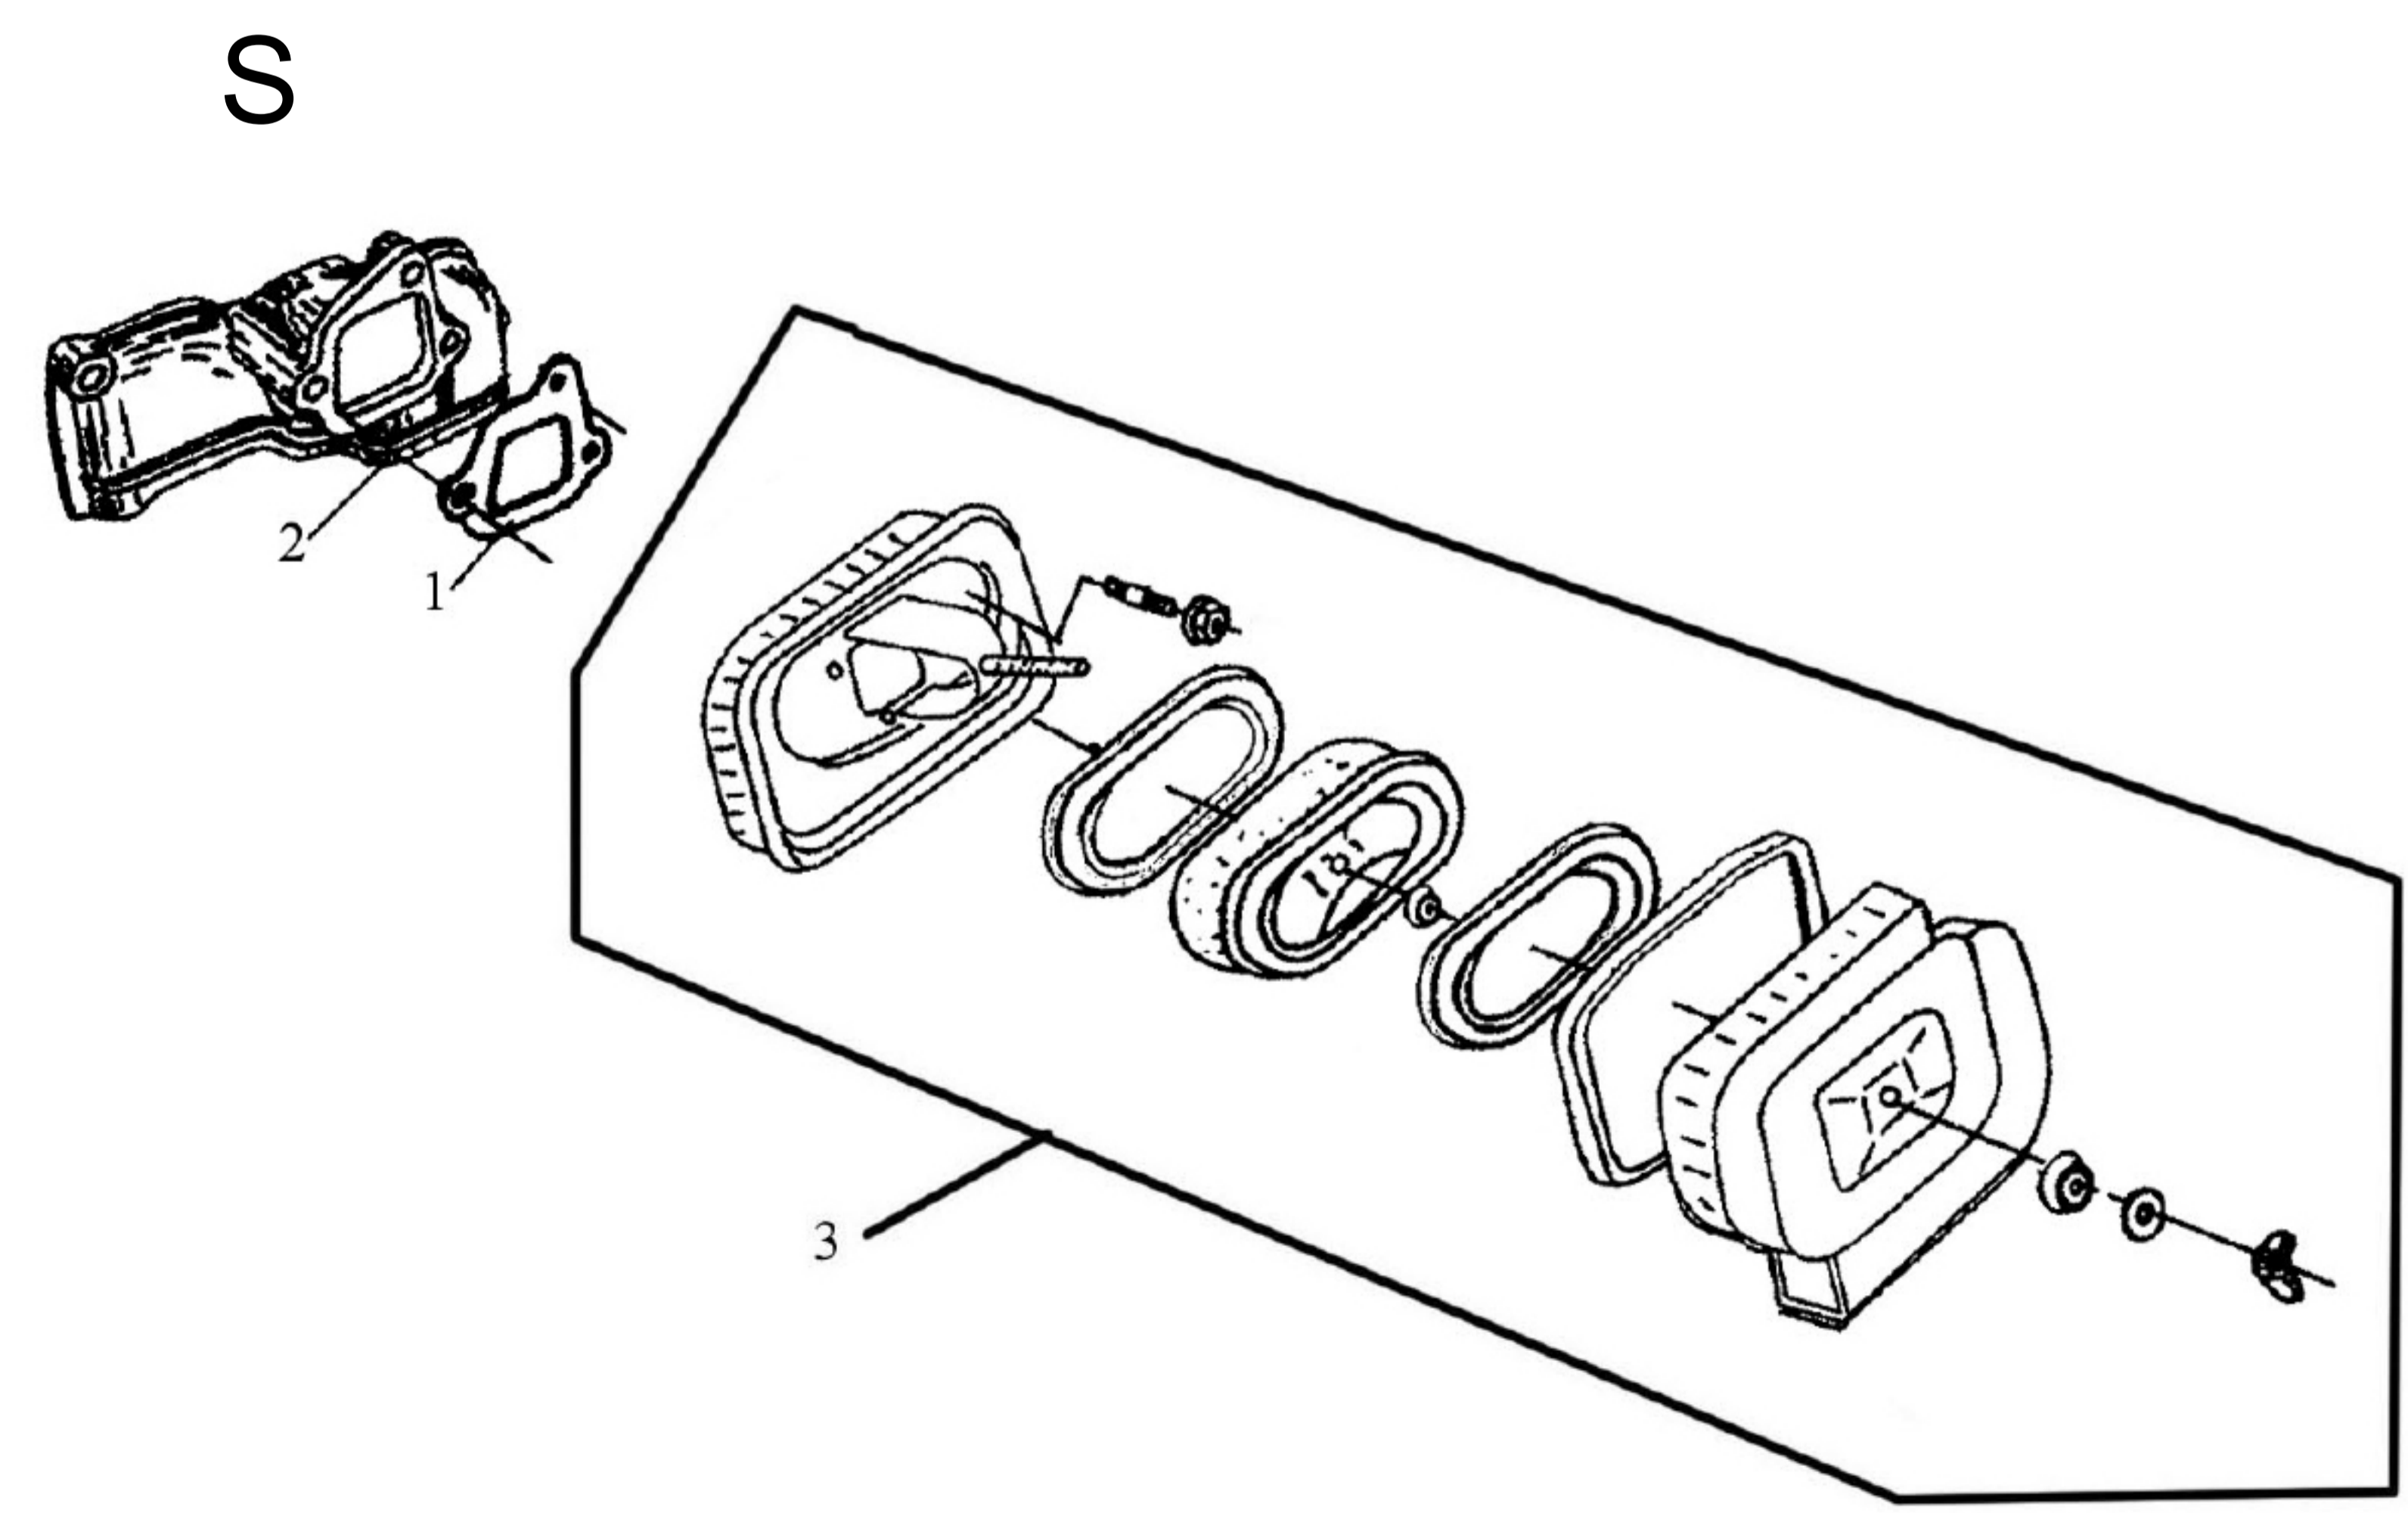

This muffler is for single engine, not for silent generator