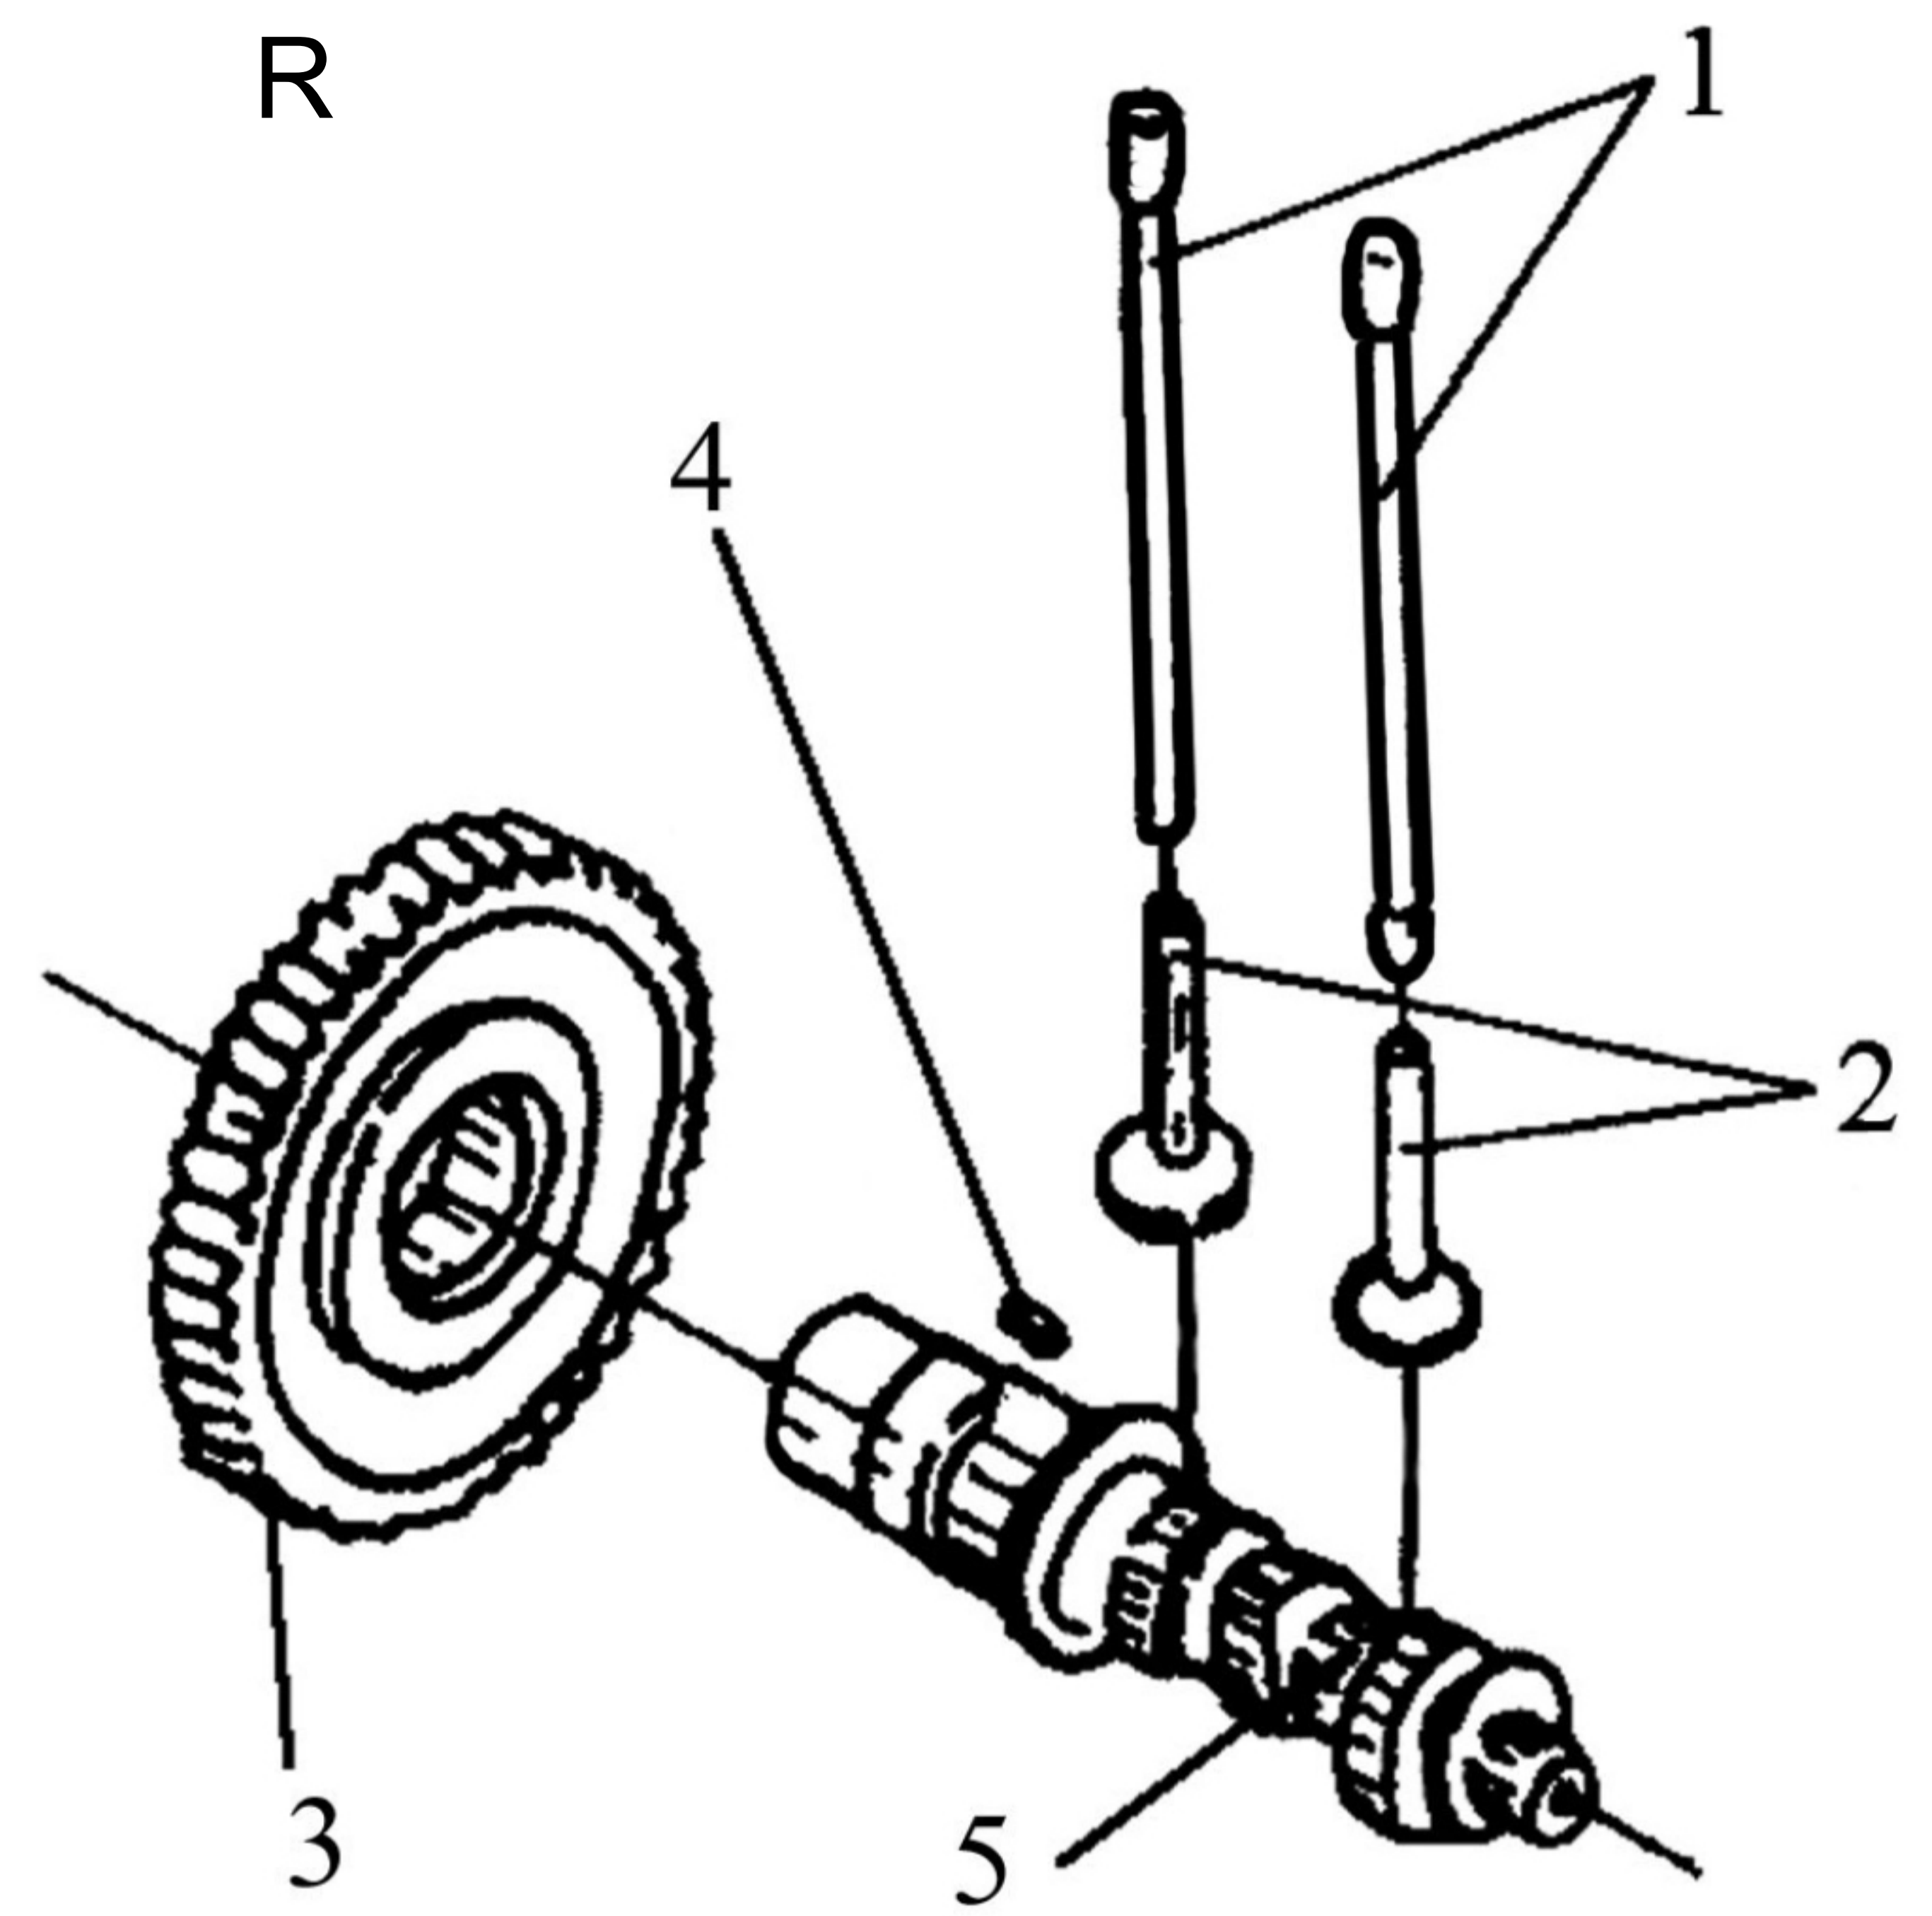

This muffler is for single engine, not for silent generator