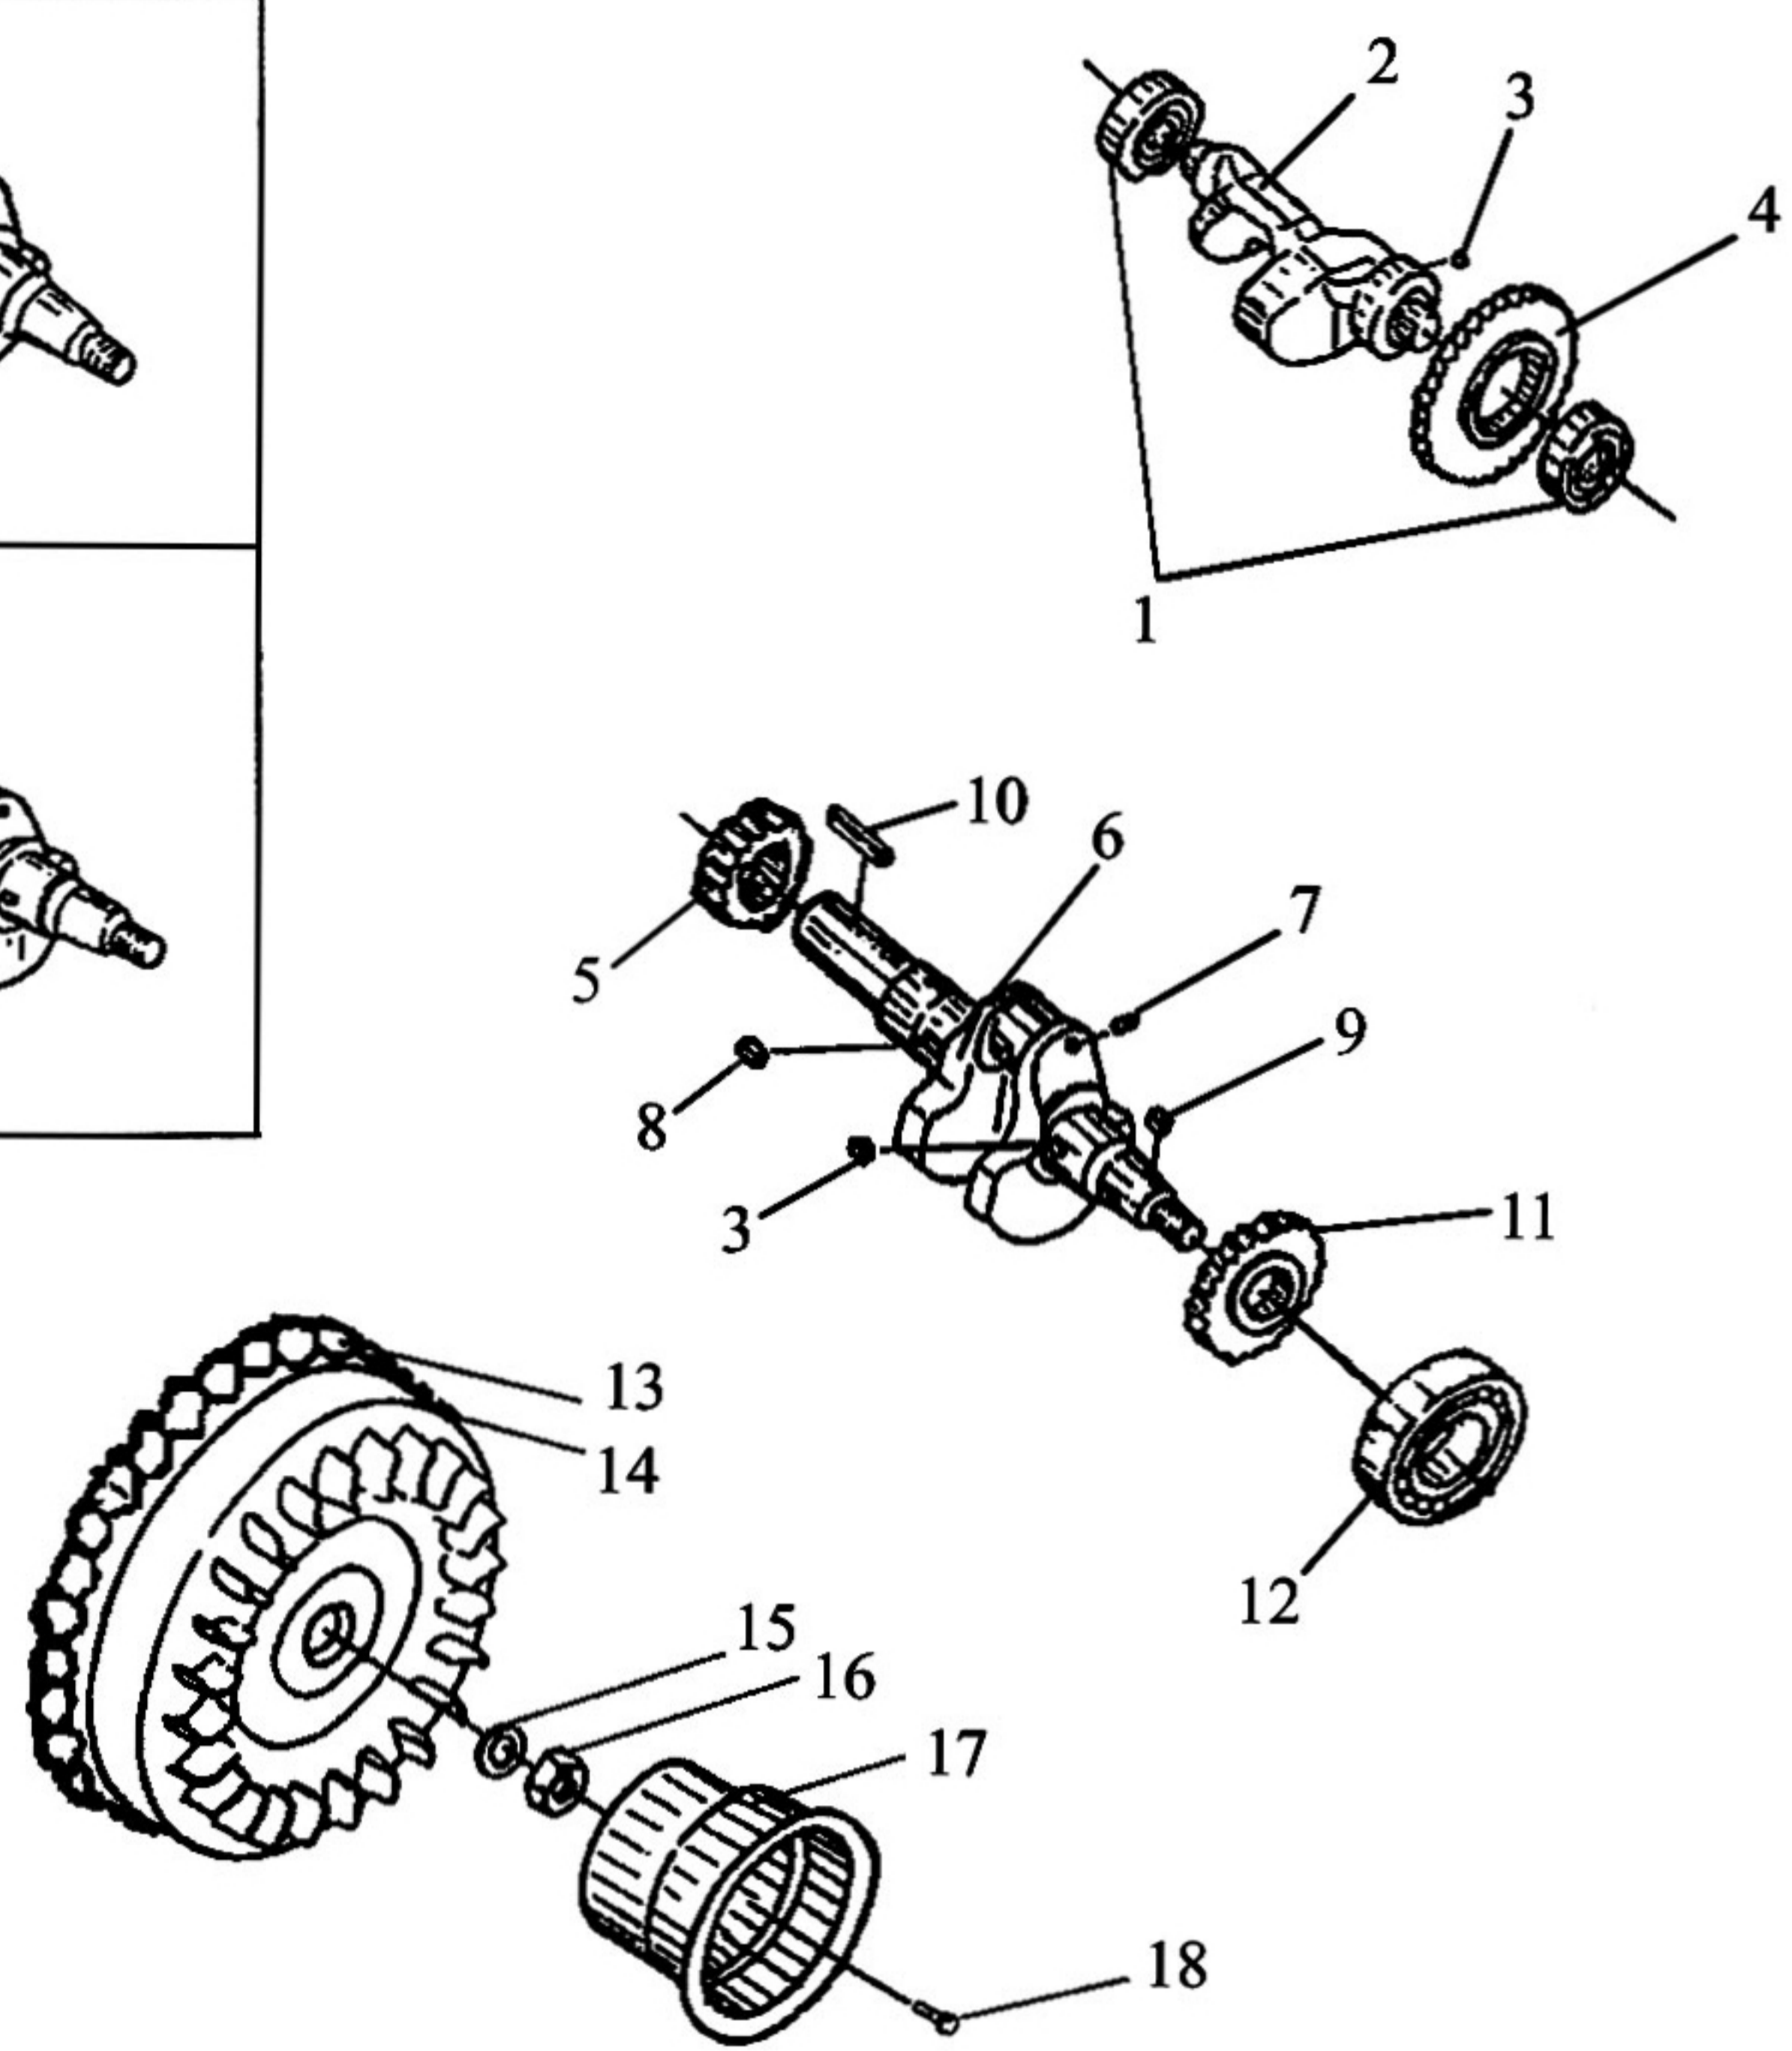

This muffler is for single engine, not for silent generator